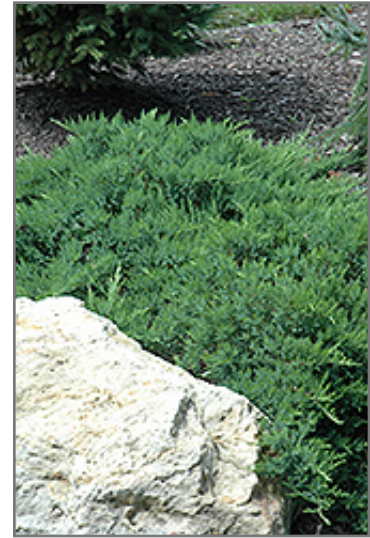

Planting & Growing

Broadmoor Juniper will grow to be about 24 inches tall at maturity, with a spread of 8 feet. It tends to fill out right to the ground and therefore doesn't necessarily require facer plants in front. It grows at a slow rate, and under ideal conditions can be expected to live for approximately 30 years.

This shrub should only be grown in full sunlight. It is very adaptable to both dry and moist growing conditions, but will not tolerate any standing water. It is considered to be drought-tolerant, and thus makes an ideal choice for a low-water garden or xeriscape application. It is not particular as to soil type or pH. It is highly tolerant of urban pollution and will even thrive in inner city environments. This is a selected variety of a species not originally from North America.

Broadmoor Juniper
Photo courtesy of NetPS Plant Finder