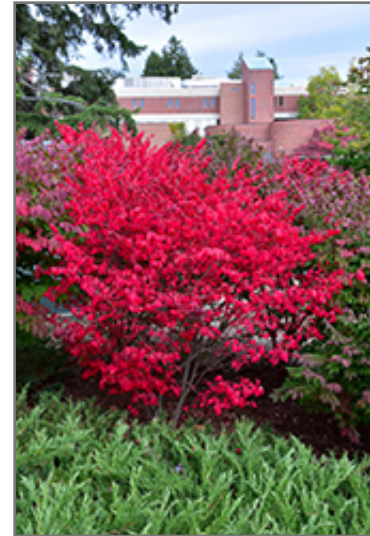

Compact Winged Burning Bush *Euonymus alatus 'Compactus'*

Height: 7 feet

Spread: 7 feet

Sunlight: ☐ ☒ ☒

Hardiness Zone: 4a

Other Names: Winged Euonymus, Burningbush

Description:

A spectacular and compact garden shrub which turns a luminous florescent pink color in fall, very showy; a shapely mounded growth habit and interesting corky wings on the branches; a very popular and adaptable landscape plant

Ornamental Features

Compact Winged Burning Bush has rich green deciduous foliage on a plant with a round habit of growth. The pointy leaves turn an outstanding cherry red in the fall. It produces red capsules from early to late fall. The warty brown bark and harvest gold branches add an interesting dimension to the landscape.

Landscape Attributes

Compact Winged Burning Bush is a dense multi-stemmed deciduous shrub with a more or less rounded form. Its average texture blends into the landscape, but can be balanced by one or two finer or coarser trees or shrubs for an effective composition.

This is a relatively low maintenance shrub, and can be pruned at anytime. It has no significant negative characteristics.

Compact Winged Burning Bush is recommended for the following landscape applications;

*Compact Winged Burning Bush in fall
Photo courtesy of NetPS Plant Finder*