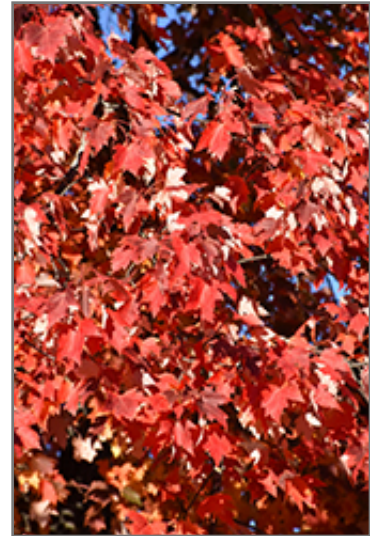

Matador™ Maple
Acer x freemanii 'Bailston'

Height: 45 feet

Spread: 30 feet

Sunlight: ○

Hardiness Zone: 4a

Description:

Attractive summer foliage is followed by consistently rich red fall color that appears later in the season and holds for a long period before the leaves drop; shapely upright, oval form; a valuable addition to the landscape

Ornamental Features

Matador Maple features showy clusters of red flowers along the branches in early spring before the leaves. It has green deciduous foliage. The lobed leaves turn outstanding shades of orange and in the fall. The furrowed gray bark and brick red branches add an interesting dimension to the landscape.

Landscape Attributes

Matador Maple is a deciduous tree with a shapely oval form. Its average texture blends into the landscape, but can be balanced by one or two finer or coarser trees or shrubs for an effective composition.

This is a relatively low maintenance tree, and should only be pruned in summer after the leaves have fully developed, as it may 'bleed' sap if pruned in late winter or early spring. It has no significant negative characteristics.

Matador Maple is recommended for the following landscape applications;

- Accent
- Shade

Matador Maple in fall
Photo courtesy of NetPS Plant Finder