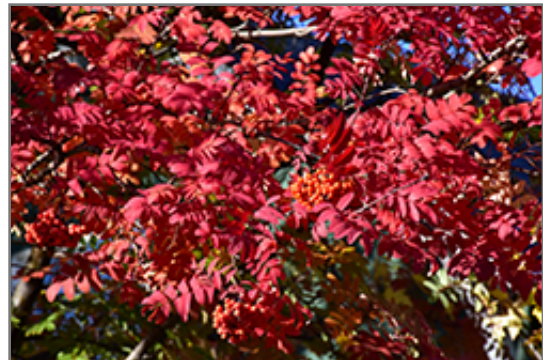

Showy Mountain Ash in fall
Photo courtesy of NetPS Plant Finder