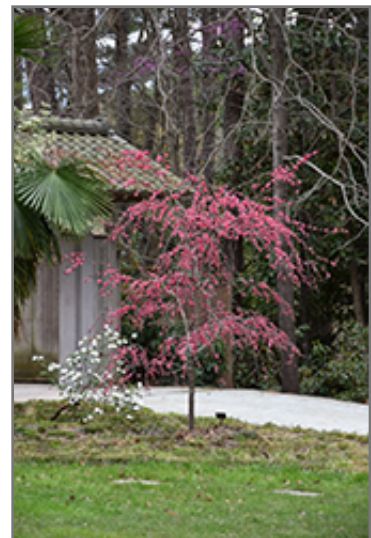

Crimson Cascade Weeping Peach in bloom

Photo courtesy of NetPS Plant Finder