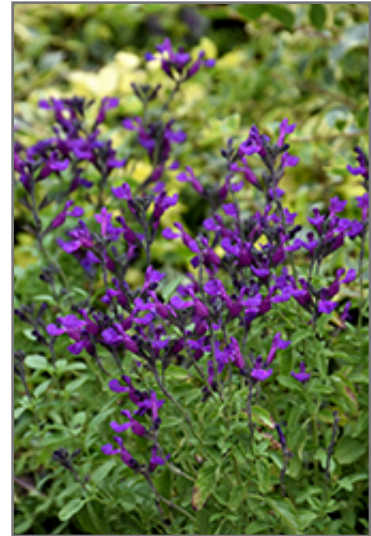

Vibe® Ignition Purple Sage
Salvia x jamensis 'Ignition Purple'

Plant Height: 18 inches

Flower Height: 24 inches

Spread: 18 inches

Spacing: 15 inches

Sunlight:

Hardiness Zone: 6b

Group/Class: Vibe Series

Description:

This petite selection presents vibrant purple flowers from dark purple buds all summer long; notably heat and drought tolerant; resilient to most atmospheric effects including pollution and seasalts; excellent for borders, cutting gardens, or containers

Ornamental Features

Vibe Ignition Purple Sage has masses of beautiful racemes of fragrant purple flowers rising above the foliage from late spring to early fall, which emerge from distinctive deep purple flower buds, and which are most effective when planted in groupings. The flowers are excellent for cutting. Its narrow leaves remain green in color throughout the year.

Landscape Attributes

Vibe Ignition Purple Sage is an herbaceous evergreen perennial with an upright spreading habit of growth. Its medium texture blends into the garden, but can always be balanced by a couple of finer or coarser plants for an effective composition.