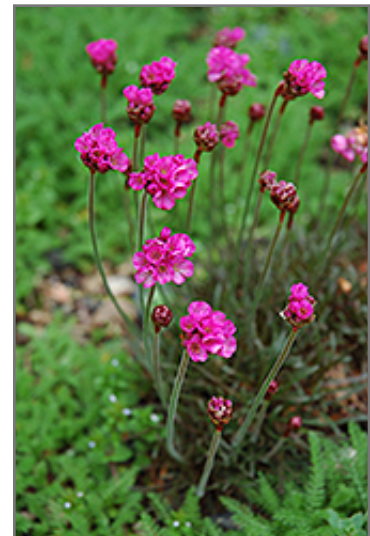

Dusseldorf Pride Sea Thrift flowers
Photo courtesy of NetPS Plant Finder