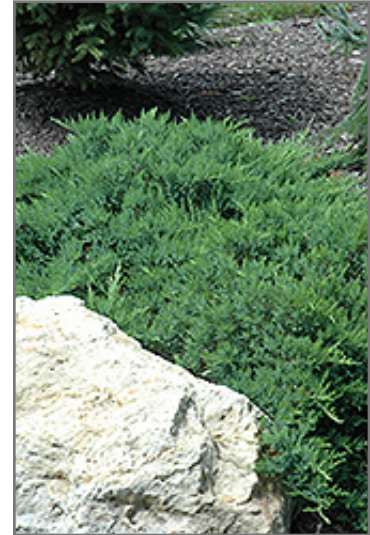

Planting & Growing

Broadmoor Juniper will grow to be about 24 inches tall at maturity, with a spread of 8 feet. It tends to fill out right to the ground and therefore doesn't necessarily require facer plants in front. It grows at a slow rate, and under ideal conditions can be expected to live for approximately 30 years.

This shrub should only be grown in full sunlight. It is very adaptable to both dry and moist growing conditions, but will not tolerate any standing water. It is considered to be drought-tolerant, and thus makes an ideal choice for a low-water garden or xeriscape application. It is not particular as to soil type or pH. It is highly tolerant of urban pollution and will even thrive in inner city environments. This is a selected variety of a species not originally from North America.

Broadmoor Juniper
Photo courtesy of NetPS Plant Finder