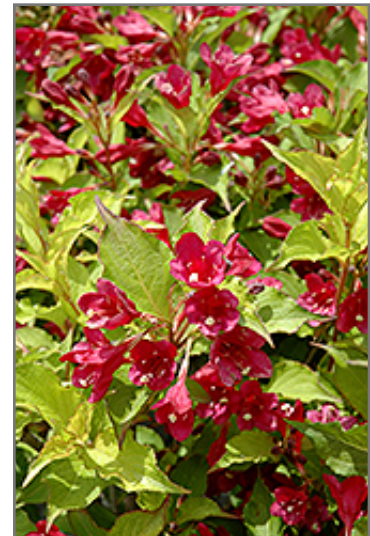

Ghost® Weigela
Weigela florida 'Carlton'

Height: 4 feet

Spread: 4 feet

Sunlight:

Hardiness Zone: 4

Description:

This is one interesting weigela; forms a mounded shrub with foliage that starts out green then turns an iridescent butter yellow, finishing almost greenish-white in fall; long blooming ruby red trumpet-shaped flowers attract hummingbirds

Ornamental Features

Ghost Weigela features showy clusters of ruby-red trumpet-shaped flowers with creamy white anthers along the branches from late spring to mid fall. It has attractive buttery yellow deciduous foliage which emerges light green in spring. The pointy leaves are highly ornamental and turn an outstanding white in the fall. The smooth gray bark and brick red branches add an interesting dimension to the landscape.

Landscape Attributes

Ghost Weigela is a dense multi-stemmed deciduous shrub with a mounded form. Its relatively fine texture sets it apart from other landscape plants with less refined foliage.

This shrub will require occasional maintenance and upkeep, and should only be pruned after flowering to avoid removing any of the current season's flowers. It is a good choice for attracting hummingbirds to your yard. It has no significant negative characteristics.

Ghost Weigela is recommended for the following landscape applications;

Ghost Weigela flowers
Photo courtesy of NetPS Plant Finder

Ghost Weigela foliage
Photo courtesy of NetPS Plant Finder

- Accent
- Mass Planting
- Hedges/Screening
- General Garden Use