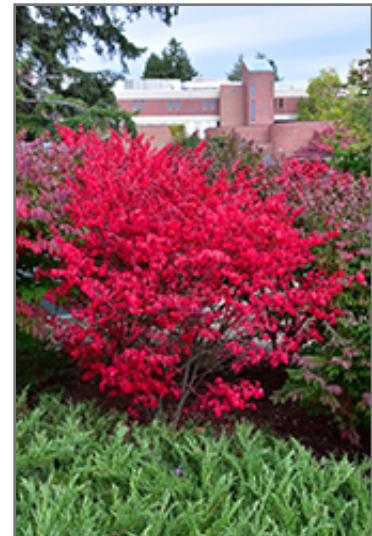

Compact Winged Burning Bush
Euonymus alatus 'Compactus'

Height: 7 feet

Spread: 7 feet

Sunlight: ○ ● ●

Hardiness Zone: 4

Other Names: Winged Euonymus, Burningbush

Description:

A spectacular and compact garden shrub which turns a luminous florescent pink color in fall, very showy; a shapely mounded growth habit and interesting corky wings on the branches; a very popular and adaptable landscape plant

Ornamental Features

Compact Winged Burning Bush has rich green deciduous foliage on a plant with a round habit of growth. The pointy leaves turn an outstanding cherry red in the fall. It produces red capsules from early to late fall. The warty brown bark and harvest gold branches add an interesting dimension to the landscape.

Landscape Attributes

Compact Winged Burning Bush is a dense multi-stemmed deciduous shrub with a more or less rounded form. Its average texture blends into the landscape, but can be balanced by one or two finer or coarser trees or shrubs for an effective composition.

This is a relatively low maintenance shrub, and can be pruned at anytime. It has no significant negative characteristics.

Compact Winged Burning Bush is recommended for the following landscape applications;

Compact Winged Burning Bush in fall
Photo courtesy of NetPS Plant Finder