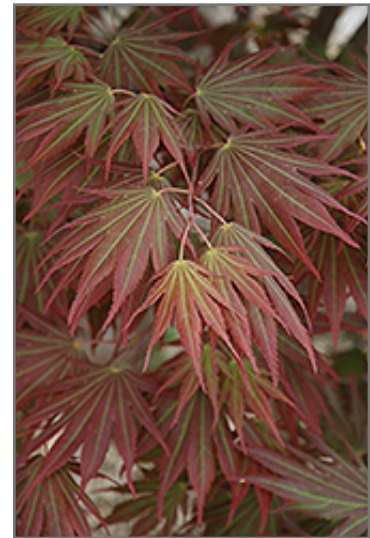

Ornamental Features

Johin Japanese Maple is primarily valued in the landscape for its ornamental upright and spreading habit of growth. It has attractive burgundy foliage with light green veins which emerges red in spring. The deeply cut lobed palmate leaves are highly ornamental and turn outstanding shades of orange and in the fall.

Landscape Attributes

Johin Japanese Maple is a deciduous tree with an upright spreading habit of growth. Its relatively fine texture sets it apart from other landscape plants with less refined foliage.

This is a relatively low maintenance tree, and should only be pruned in summer after the leaves have fully developed, as it may 'bleed' sap if pruned in late winter or early spring. It has no significant negative characteristics.

Johin Japanese Maple is recommended for the following landscape applications;

- Accent
- Mass Planting
- Hedges/Screening

Planting & Growing

Johin Japanese Maple will grow to be about 25 feet tall at maturity, with a spread of 20 feet. It has a low canopy with a typical clearance of 2 feet from the ground, and should not be planted underneath power lines. It grows at a medium rate, and under ideal conditions can be expected to live for 60 years or more.

Johin Japanese Maple foliage
Photo courtesy of NetPS Plant Finder