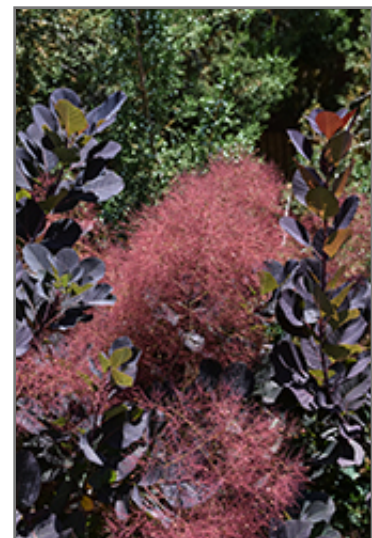

Lilla Smokebush flowers
Photo courtesy of NetPS Plant Finder