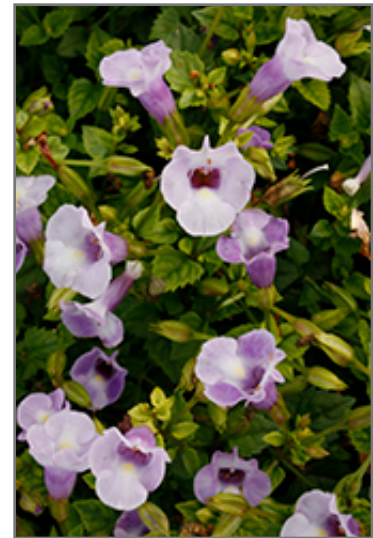

Group/Class: Summer Wave Series

Description:

A wonderful vigorous trailing series with excellent heat and shade tolerance; silver blooms with purple throats cascade from green, toothy foliage; perfect addition to patio containers, window boxes, baskets and beds; self-cleaning and low maintenance

Ornamental Features

Summer Wave Trailing Large Silver Torenia features showy silver tubular flowers with purple centers along the stems from late spring to mid fall. Its small serrated pointy leaves remain green in color throughout the season.

Landscape Attributes

Summer Wave Trailing Large Silver Torenia is an herbaceous annual with a trailing habit of growth, eventually spilling over the edges of hanging baskets and containers. Its relatively fine texture sets it apart from other garden plants with less refined foliage.

This plant will require occasional maintenance and upkeep, and should not require much pruning, except when necessary, such as to remove dieback. It is a good choice for attracting bees and hummingbirds to your yard, but is not particularly attractive to deer who tend to leave it alone in favor of tastier treats. It has no significant negative characteristics.

Summer Wave Trailing Large Silver Torenia is recommended for the following landscape applications;

- Mass Planting
- Border Edging
- General Garden Use
- Groundcover
- Container Planting
- Hanging Baskets

*Summer Wave Trailing Large Silver
Torenia flowers
Photo courtesy of NetPS Plant Finder*