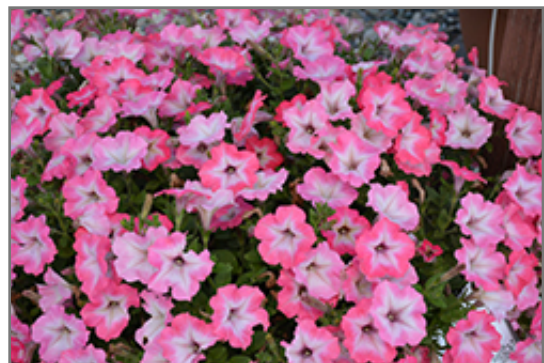

BigDeal Salmon Shimmer Petunia flowers
Photo courtesy of NetPS Plant Finder