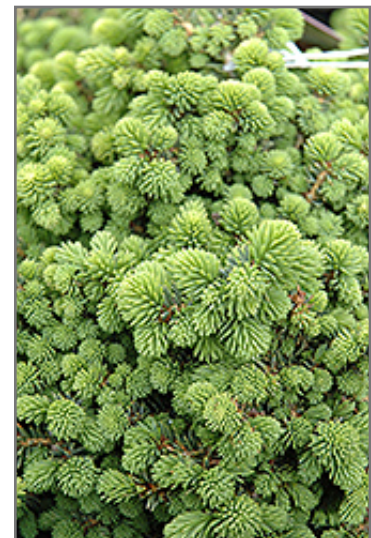

Little Gem Spruce foliage
Photo courtesy of NetPS Plant Finder