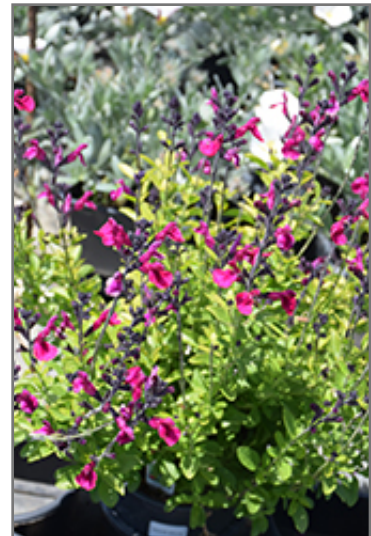

Sunlight: ☐ ☒

Hardiness Zone: 6

Group/Class: Vibe Series

Description:

This petite selection presents vibrant fuchsia flowers from dark rose buds all summer long; notably heat and drought tolerant; resilient to most atmospheric effects including pollution and salt spray; excellent for borders, cutting gardens, or containers

Ornamental Features

Vibe Ignition Fuchsia Sage has masses of beautiful racemes of fragrant fuchsia flowers rising above the foliage from late spring to early fall, which emerge from distinctive rose flower buds, and which are most effective when planted in groupings. The flowers are excellent for cutting. Its narrow leaves remain green in color throughout the year.

Landscape Attributes

Vibe Ignition Fuchsia Sage is an herbaceous evergreen perennial with an upright spreading habit of growth. Its medium texture blends into the garden, but can always be balanced by a couple of finer or coarser plants for an effective composition.

This is a relatively low maintenance plant, and should only be pruned after flowering to avoid removing any of the current season's flowers. It is a good choice for attracting bees, butterflies and hummingbirds to your yard, but is not particularly attractive to deer who tend to leave it alone in favor of tastier treats. It has no significant negative characteristics.

Vibe Ignition Fuchsia Sage is recommended for the following landscape applications;

Vibe Ignition Fuchsia Sage in bloom
Photo courtesy of NetPS Plant Finder