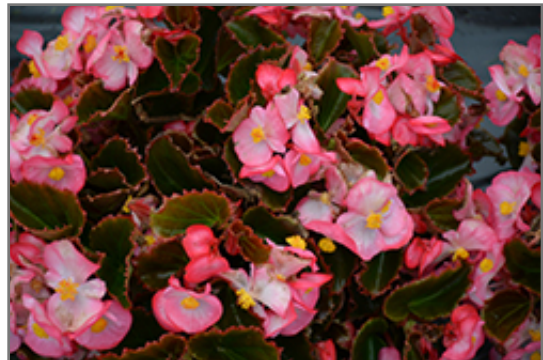

Senator IQ Rose Bicolor
Begonia 'Senator IQ Rose Bicolor'

Height: 10 inches

Spread: 10 inches

Spacing: 8 inches

Sunlight: **D**

Hardiness Zone: (annual)

Other Names: Cane, Angel Wing

Group/Class: Senator Series

Description:

An upright, mounded selection that provides a season-long beauty in landscapes, hanging baskets and containers; features deep bronze foliage with pink and white colored blooms; low maintenance

Ornamental Features

Senator IQ Rose Bicolor features dainty nodding rose orchid-like flowers with white overtones and yellow throats at the ends of the stems from mid spring to mid fall. Its attractive small serrated pointy leaves remain dark green in color with distinctive dark red edges and tinges of coppery-bronze throughout the season.

Landscape Attributes

Senator IQ Rose Bicolor is an herbaceous annual with a mounded form. Its medium texture blends into the garden, but can always be balanced by a couple of finer or coarser plants for an effective composition.

This is a high maintenance plant that will require regular care and upkeep, and usually looks its best without pruning, although it will tolerate pruning. Deer don't particularly care for this plant and will usually leave it alone in favor of tastier treats. Gardeners should be aware of the following characteristic(s) that may warrant special consideration;

- Insects
- Disease

Senator IQ Rose Bicolor flowers
Photo courtesy of NetPS Plant Finder