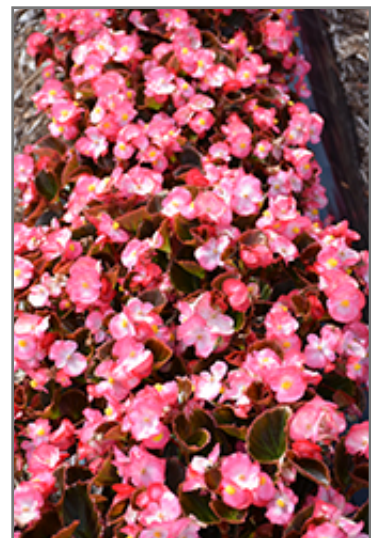

Senator IQ Rose Bicolor in bloom
Photo courtesy of NetPS Plant Finder