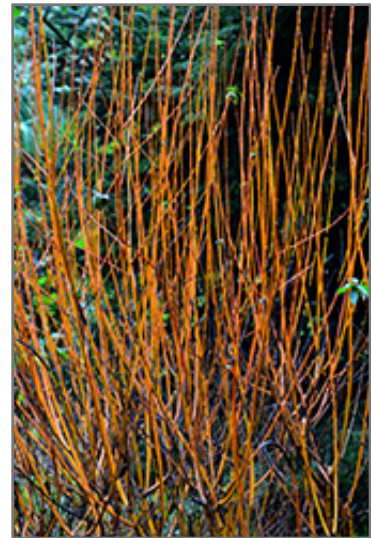

Flame Willow

Salix 'Flame'

Height: 20 feet

Spread: 15 feet

Sunlight: ○

Hardiness Zone: 3

Description:

A hardy, tough and extremely adaptable smaller accent tree featuring flaming orange-red branches that make for a particularly breathtaking relief from the white of winter; compact oval habit, ideal for smaller landscapes; can drop branchlets

Ornamental Features

Flame Willow has forest green deciduous foliage on a tree with an oval habit of growth. The glossy narrow leaves turn gold in fall. The furrowed brown bark and orange branches are extremely showy and add significant winter interest.

Landscape Attributes

Flame Willow is a dense deciduous tree with a shapely oval form. Its relatively fine texture sets it apart from other landscape plants with less refined foliage.

This is a high maintenance tree that will require regular care and upkeep, and is best pruned in late winter once the threat of extreme cold has passed. Gardeners should be aware of the following characteristic(s) that may warrant special consideration;

- Messy
- Invasive

Flame Willow is recommended for the following landscape applications;

- Accent
- Shade

Flame Willow bark

Photo courtesy of NetPS Plant Finder

Flame Willow foliage

Photo courtesy of NetPS Plant Finder