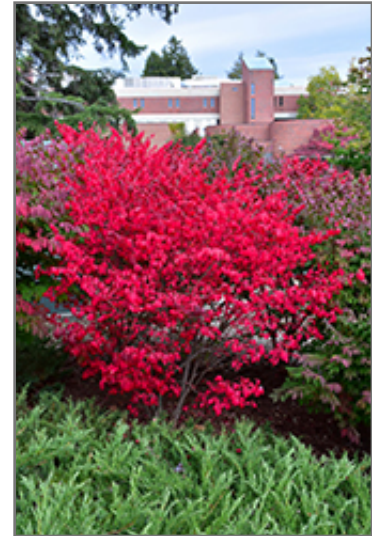

Compact Winged Burning Bush *Euonymus alatus 'Compactus'*

Height: 7 feet

Spread: 7 feet

Sunlight: ☐ ☒ ☒

Hardiness Zone: 4a

Other Names: Winged Euonymus, Burningbush

Description:

A spectacular and compact garden shrub which turns a luminous florescent pink color in fall, very showy; a shapely mounded growth habit and interesting corky wings on the branches; a very popular and adaptable landscape plant

Ornamental Features

Compact Winged Burning Bush has rich green deciduous foliage on a plant with a round habit of growth. The pointy leaves turn an outstanding cherry red in the fall. It produces red capsules from early to late fall. The warty brown bark and harvest gold branches add an interesting dimension to the landscape.

Landscape Attributes

Compact Winged Burning Bush is a dense multi-stemmed deciduous shrub with a more or less rounded form. Its average texture blends into the landscape, but can be balanced by one or two finer or coarser trees or shrubs for an effective composition.

This is a relatively low maintenance shrub, and can be pruned at anytime. It has no significant negative characteristics.

Compact Winged Burning Bush is recommended for the following landscape applications;

*Compact Winged Burning Bush in fall
Photo courtesy of NetPS Plant Finder*