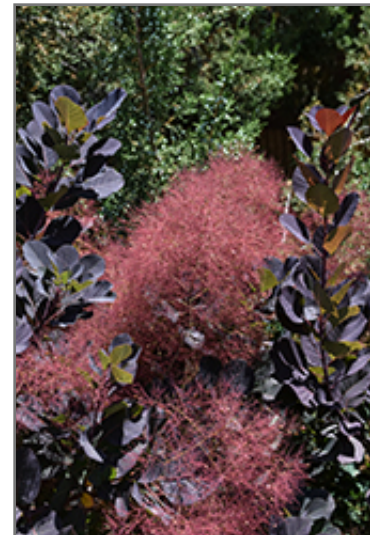

Lilla Smokebush flowers
Photo courtesy of NetPS Plant Finder