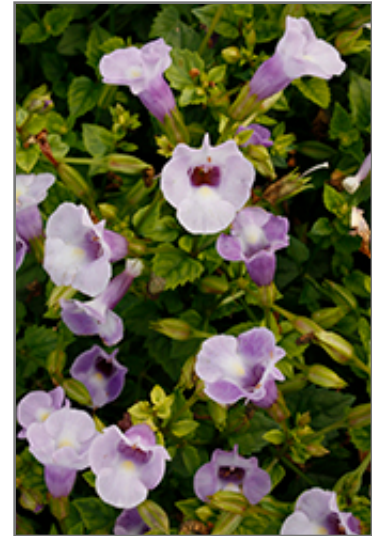

Height: 10 inches

Spread: 3 feet

Spacing: 24 inches

Sunlight: ● ●

Hardiness Zone: (annual)

Other Names: Wishbone Flower

Group/Class: Summer Wave Series

Description:

A wonderful vigorous trailing series with excellent heat and shade tolerance; silver blooms with purple throats cascade from green, toothy foliage; perfect addition to patio containers, window boxes, baskets and beds; self-cleaning and low maintenance

Ornamental Features

Summer Wave Trailing Large Silver Torenia features showy silver tubular flowers with purple centers along the stems from late spring to mid fall. Its small serrated pointy leaves remain green in color throughout the season.

Landscape Attributes

Summer Wave Trailing Large Silver Torenia is an herbaceous annual with a trailing habit of growth, eventually spilling over the edges of hanging baskets and containers. Its relatively fine texture sets it apart from other garden plants with less refined foliage.

This plant will require occasional maintenance and upkeep, and should not require much pruning, except when necessary, such as to remove dieback. It is a good choice for attracting bees and hummingbirds to your yard, but is not particularly attractive to deer who tend to leave it alone in favor of tastier treats. It has no significant negative characteristics.

Summer Wave Trailing Large Silver Torenia is recommended for the following landscape applications;

*Summer Wave Trailing Large Silver
Torenia flowers
Photo courtesy of NetPS Plant Finder*