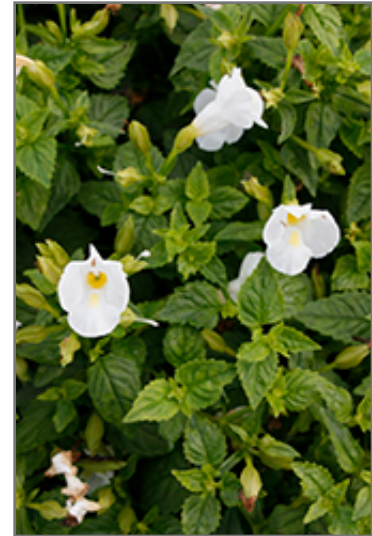

Ornamental Features

Summer Wave Bouquet White Torenia features showy white tubular flowers along the stems from late spring to mid fall. Its small fragrant pointy leaves remain green in color throughout the season.

Landscape Attributes

Summer Wave Bouquet White Torenia is an herbaceous annual with a mounded form. Its relatively fine texture sets it apart from other garden plants with less refined foliage.

This plant will require occasional maintenance and upkeep, and should not require much pruning, except when necessary, such as to remove dieback. It is a good choice for attracting bees and hummingbirds to your yard, but is not particularly attractive to deer who tend to leave it alone in favor of tastier treats. It has no significant negative characteristics.

Summer Wave Bouquet White Torenia is recommended for the following landscape applications;

- Mass Planting
- Border Edging
- General Garden Use
- Groundcover
- Container Planting
- Hanging Baskets

*Summer Wave Bouquet White
Torenia flowers
Photo courtesy of NetPS Plant Finder*