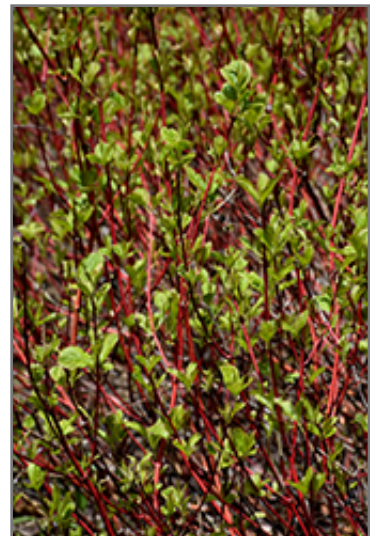

Westonbirt Dogwood stems
Photo courtesy of NetPS Plant Finder