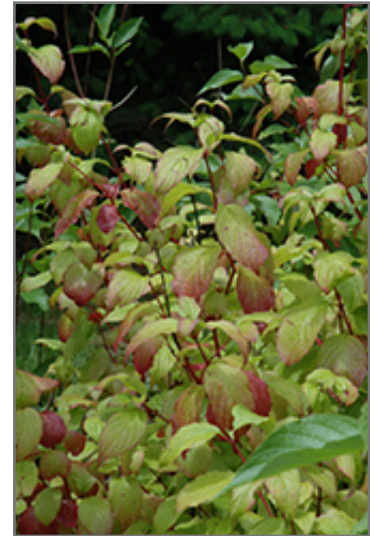

Westonbirt Dogwood

Cornus alba 'Westonbirt'

Height: 8 feet

Spread: 7 feet

Sunlight: ☐ ☒

Hardiness Zone: 2a

Other Names: syn. *Cornus alba sibirica*, Siberian Dogwood

Description:

A popular form of shrub dogwood, featuring showy blue fruit, good fall color, and very showy coral-red stems in winter which stand out against the winter snow; can grow quite large for general garden use

Ornamental Features

Westonbirt Dogwood has rich green deciduous foliage on a plant with a round habit of growth. The pointy leaves turn an outstanding burgundy in the fall. The coral-pink branches are extremely showy and add significant winter interest.

Landscape Attributes

Westonbirt Dogwood is a multi-stemmed deciduous shrub with a more or less rounded form. Its average texture blends into the landscape, but can be balanced by one or two finer or coarser trees or shrubs for an effective composition.

This is a relatively low maintenance shrub, and can be pruned at anytime. It has no significant negative characteristics.

Westonbirt Dogwood is recommended for the following landscape applications;

- Mass Planting
- Hedges/Screening
- General Garden Use

Westonbirt Dogwood foliage
Photo courtesy of NetPS Plant Finder