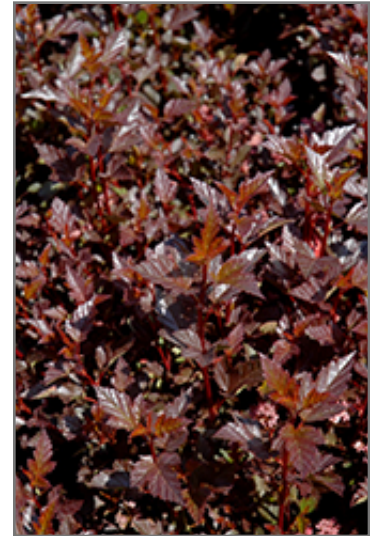

Dwarf Purple Ninebark
Physocarpus opulifolius 'Dwarf Purple'

Height: 4 feet

Spread: 4 feet

Sunlight: ☐ ☒

Hardiness Zone: 3a

Other Names: Eastern Ninebark

Description:

This stunning garden shrub is a very compact variety; foliage emerges a coppery-red and matures to a deep reddish-purple, contrasting the showy pinkish white flowers in spring; also has interesting peeling bark; an excellent choice for a smaller area

Ornamental Features

Dwarf Purple Ninebark features showy clusters of pink flowers with white overtones at the ends of the branches from late spring to early summer. It has attractive deep purple deciduous foliage which emerges coppery-bronze in spring. The serrated lobed leaves are highly ornamental and turn an outstanding red in the fall. The peeling tan bark and dark red branches add an interesting dimension to the landscape.

Landscape Attributes

Dwarf Purple Ninebark is a multi-stemmed deciduous shrub with a more or less rounded form. Its relatively fine texture sets it apart from other landscape plants with less refined foliage.

This shrub will require occasional maintenance and upkeep, and can be pruned at anytime. It has no significant negative characteristics.

Dwarf Purple Ninebark is recommended for the following landscape applications;

- Accent
- Mass Planting
- Hedges/Screening
- General Garden Use

Dwarf Purple Ninebark foliage
Photo courtesy of NetPS Plant Finder