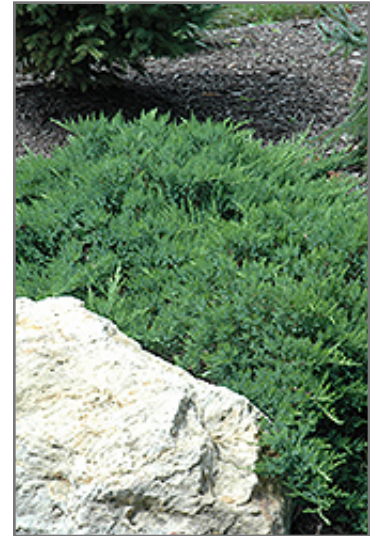

Planting & Growing

Broadmoor Juniper will grow to be about 24 inches tall at maturity, with a spread of 8 feet. It tends to fill out right to the ground and therefore doesn't necessarily require facer plants in front. It grows at a slow rate, and under ideal conditions can be expected to live for approximately 30 years.

This shrub should only be grown in full sunlight. It is very adaptable to both dry and moist growing conditions, but will not tolerate any standing water. It is considered to be drought-tolerant, and thus makes an ideal choice for a low-water garden or xeriscape application. It is not particular as to soil type or pH. It is highly tolerant of urban pollution and will even thrive in inner city environments. This is a selected variety of a species not originally from North America.

Broadmoor Juniper
Photo courtesy of NetPS Plant Finder