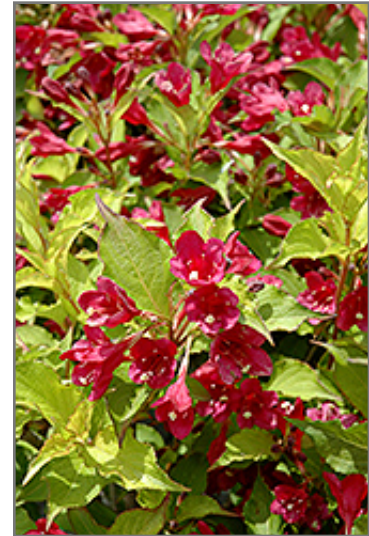

Ghost® Weigela
Weigela florida 'Carlton'

Height: 4 feet

Spread: 4 feet

Sunlight: ☐

Hardiness Zone: 4a

Description:

This is one interesting weigela; forms a mounded shrub with foliage that starts out green then turns an iridescent butter yellow, finishing almost greenish-white in fall; long blooming ruby red trumpet-shaped flowers attract hummingbirds

Ornamental Features

Ghost Weigela features showy clusters of ruby-red trumpet-shaped flowers with creamy white anthers along the branches from late spring to mid fall. It has attractive buttery yellow deciduous foliage which emerges light green in spring. The pointy leaves are highly ornamental and turn an outstanding white in the fall. The smooth gray bark and brick red branches add an interesting dimension to the landscape.

Landscape Attributes

Ghost Weigela is a dense multi-stemmed deciduous shrub with a mounded form. Its relatively fine texture sets it apart from other landscape plants with less refined foliage.

This shrub will require occasional maintenance and upkeep, and should only be pruned after flowering to avoid removing any of the current season's flowers. It is a good choice for attracting hummingbirds to your yard. It has no significant negative characteristics.

Ghost Weigela is recommended for the following landscape applications;

Ghost Weigela flowers
Photo courtesy of NetPS Plant Finder