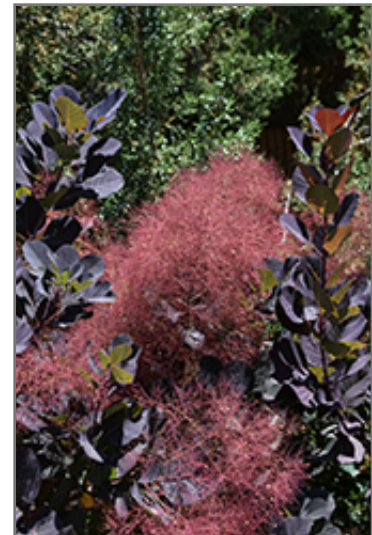

Lilla Smokebush flowers
Photo courtesy of NetPS Plant Finder