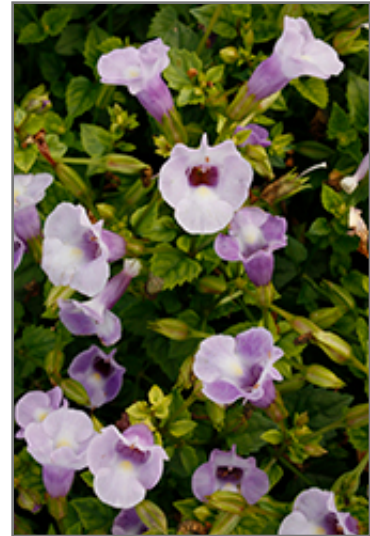

Height: 10 inches

Spread: 3 feet

Spacing: 24 inches

Sunlight: ● ●

Hardiness Zone: (annual)

Other Names: Wishbone Flower

Group/Class: Summer Wave Series

Description:

A wonderful vigorous trailing series with excellent heat and shade tolerance; silver blooms with purple throats cascade from green, toothy foliage; perfect addition to patio containers, window boxes, baskets and beds; self-cleaning and low maintenance

Ornamental Features

Summer Wave Trailing Large Silver Torenia features showy silver tubular flowers with purple centers along the stems from late spring to mid fall. Its small serrated pointy leaves remain green in color throughout the season.

Landscape Attributes

Summer Wave Trailing Large Silver Torenia is an herbaceous annual with a trailing habit of growth, eventually spilling over the edges of hanging baskets and containers. Its relatively fine texture sets it apart from other garden plants with less refined foliage.

This plant will require occasional maintenance and upkeep, and should not require much pruning, except when necessary, such as to remove dieback. It is a good choice for attracting bees and hummingbirds to your yard, but is not particularly attractive to deer who tend to leave it alone in favor of tastier treats. It has no significant negative characteristics.

Summer Wave Trailing Large Silver Torenia is recommended for the following landscape applications;

*Summer Wave Trailing Large Silver
Torenia flowers
Photo courtesy of NetPS Plant Finder*