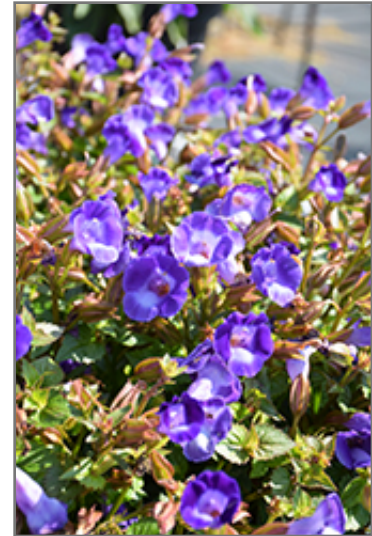

Summer Wave® Bouquet Deep Blue Torenia

Torenia 'Summer Wave Bouquet Deep Blue'

Height: 12 inches

Spread: 20 inches

Spacing: 18 inches

Sunlight: ● ●

Hardiness Zone: (annual)

Other Names: Wishbone Flower

Group/Class: Summer Wave Series

Description:

Early flowering with a compact habit, this selection features dainty deep blue flowers sitting above green toothy foliage; self-cleaning variety, perfect for shaded containers, hanging baskets and garden beds; well branched with excellent heat tolerance

Ornamental Features

Summer Wave Bouquet Deep Blue Torenia features showy blue tubular flowers with lilac purple centers along the stems from late spring to mid fall. Its small fragrant pointy leaves remain green in color throughout the season.

Landscape Attributes

Summer Wave Bouquet Deep Blue Torenia is an herbaceous annual with a mounded form. Its relatively fine texture sets it apart from other garden plants with less refined foliage.

Summer Wave Bouquet Deep Blue Torenia flowers
Photo courtesy of NetPS Plant Finder