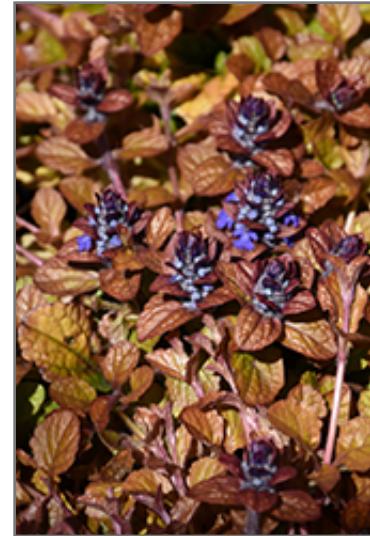

**Feathered Friends™ Parrot
Paradise Bugleweed**
Ajuga 'Parrot Paradise'

Plant Height: 4 inches

Flower Height: 6 inches

Spread: 18 inches

Sunlight: ● ●

Hardiness Zone: 3a

Other Names: Carpet Bugle

Group/Class: Feathered Friends Series

Description:

A stunning variety, featuring tri-color foliage of yellow, orange, and red, topped with contrasting violet-blue flowers; excellent when used in containers, as a groundcover, or in border fronts; tolerates any soil with good drainage

Ornamental Features

Feathered Friends Parrot Paradise Bugleweed's attractive small glossy oval leaves emerge brick red in spring, turning light green in color with showy gold variegation and tinges of orange the rest of the year on a plant with a spreading habit of growth. It features subtle spikes of blue flowers with violet overtones rising above the foliage from late spring to early summer, which emerge from distinctive silver flower buds.

Landscape Attributes

Feathered Friends Parrot Paradise Bugleweed is a dense herbaceous evergreen perennial with a ground-hugging habit of growth. Its relatively fine texture sets it apart from other garden plants with less refined foliage.