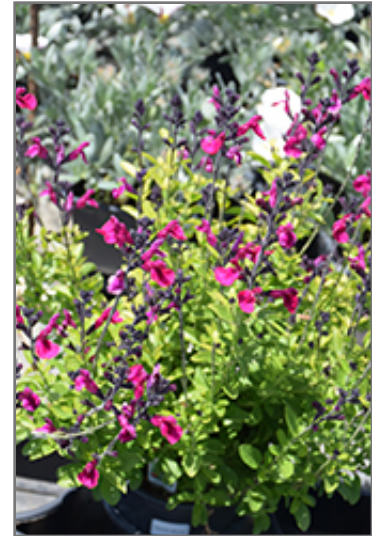

Plant Height: 18 inches

Flower Height: 24 inches

Spread: 18 inches

Spacing: 15 inches

Sunlight: ☉ ●

Hardiness Zone: 6b

Group/Class: Vibe Series

Description:

This petite selection presents vibrant fuchsia flowers from dark rose buds all summer long; notably heat and drought tolerant; resilient to most atmospheric effects including pollution and salt spray; excellent for borders, cutting gardens, or containers

Ornamental Features

Vibe Ignition Fuchsia Sage has masses of beautiful racemes of fragrant fuchsia flowers rising above the foliage from late spring to early fall, which emerge from distinctive rose flower buds, and which are most effective when planted in groupings. The flowers are excellent for cutting. Its narrow leaves remain green in color throughout the year.

Landscape Attributes

Vibe Ignition Fuchsia Sage is an herbaceous evergreen perennial with an upright spreading habit of growth. Its medium texture blends into the garden, but can always be balanced by a couple of finer or coarser plants for an effective composition.

This is a relatively low maintenance plant, and should only be pruned after flowering to avoid removing any of the current season's flowers. It is a good choice for attracting bees, butterflies and hummingbirds to your yard, but is not particularly attractive to deer who tend to leave it alone in favor of tastier treats. It has no significant negative characteristics.

Vibe Ignition Fuchsia Sage in bloom
Photo courtesy of NetPS Plant Finder