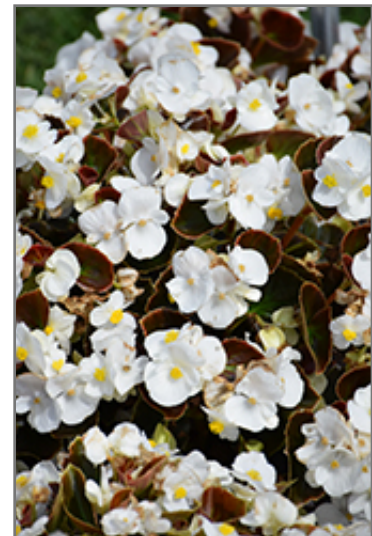

Senator IQ White flowers
Photo courtesy of NetPS Plant Finder