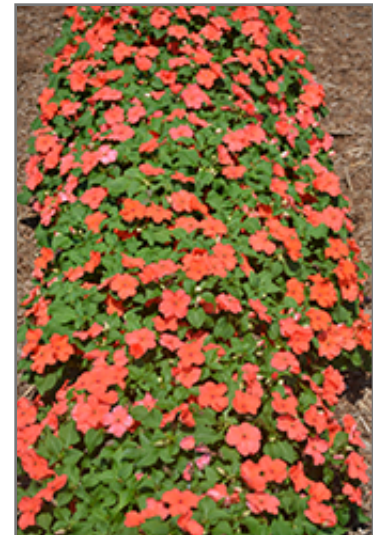

Accent Premium Salmon Impatiens in bloom
Photo courtesy of NetPS Plant Finder