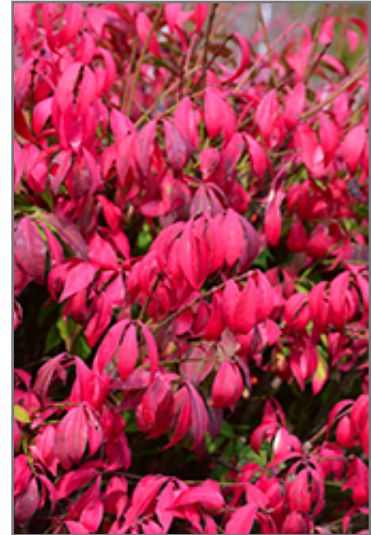

Little Moses Burning Bush*
Euonymus alatus 'Odom'

Height: 3 feet

Spread: 3 feet

Sunlight: ○ ● ●

Hardiness Zone: 4a

Other Names: Winged Euonymus, Burningbush

Description:

One of the smallest varieties of burning bush with stunning fall color of florescent red to pink, very showy; interesting corky wings on the branches; very adaptable and versatile; ideal for all those tight spots in the garden

Ornamental Features

Little Moses Burning Bush is primarily valued in the garden for its interestingly mounded form. It has bluish-green deciduous foliage. The pointy leaves turn an outstanding crimson in the fall. It produces red capsules from early to late fall. The harvest gold stems are very effective and add winter interest.

Landscape Attributes

Little Moses Burning Bush is a dense multi-stemmed deciduous shrub with a mounded form. Its average texture blends into the landscape, but can be balanced by one or two finer or coarser trees or shrubs for an effective composition.

This is a relatively low maintenance shrub, and can be pruned at anytime. It has no significant negative characteristics.

Little Moses Burning Bush is recommended for the following landscape applications;

- Accent
- Mass Planting
- Hedges/Screening
- General Garden Use

Little Moses Burning Bush in fall
Photo courtesy of NetPS Plant Finder