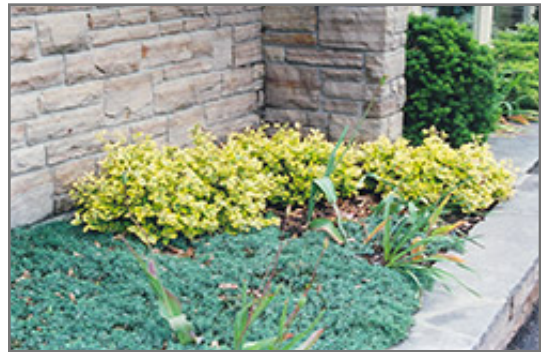

**Sungold Wintercreeper\***  
*Euonymus fortunei 'Sungold'*

Height: 4 feet

Spread: 4 feet

Sunlight: ○ ● ●

Hardiness Zone: 5a

Other Names: Wintercreeper Euonymus

**Description:**

An uncommon yet amazing mounded evergreen shrub which features brilliant golden leaves with a splash of green in the middle, very pronounced; a tough and showy color accent for almost any garden use

**Landscape Attributes**

Sungold Wintercreeper is a multi-stemmed evergreen shrub with a more or less rounded form. Its relatively fine texture sets it apart from other landscape plants with less refined foliage.

This shrub will require occasional maintenance and upkeep, and can be pruned at anytime. Gardeners should be aware of the following characteristic(s) that may warrant special consideration;

- Insects

Sungold Wintercreeper is recommended for the following landscape applications;

- Mass Planting
- Hedges/Screening
- General Garden Use
- Groundcover

*Sungold Wintercreeper foliage*  
Photo courtesy of NetPS Plant Finder

*Sungold Wintercreeper*  
Photo courtesy of NetPS Plant Finder