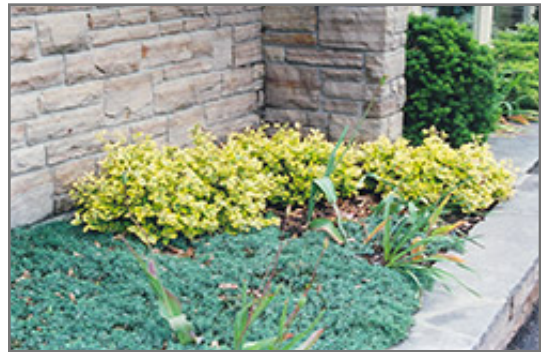

Sungold Wintercreeper
Photo courtesy of NetPS Plant Finder