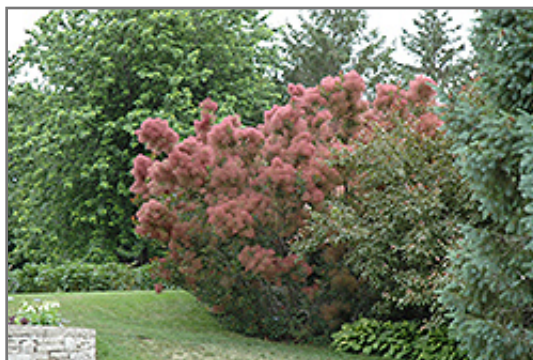

Royal Purple Smokebush

Cotinus coggygia 'Royal Purple'

Height: 10 feet

Spread: 10 feet

Sunlight: ○

Hardiness Zone: 5a

Other Names: Smoketree

Description:

One of the most popular color accent plants for general garden use featuring deep maroon foliage all summer long, turning to red in fall; flowers and reddish inflorescences produce a fuzzy, smoky appearance throughout summer, hence the name

Ornamental Features

Royal Purple Smokebush features airy panicles of yellow flowers with fuchsia stalks at the ends of the branches from early to late summer. It has attractive deep purple deciduous foliage. The round leaves are highly ornamental and turn an outstanding brick red in the fall.

Landscape Attributes

Royal Purple Smokebush is a multi-stemmed deciduous shrub with an upright spreading habit of growth. Its average texture blends into the landscape, but can be balanced by one or two finer or coarser trees or shrubs for an effective composition.

This shrub will require occasional maintenance and upkeep, and is best pruned in late winter once the threat of extreme cold has passed. Deer don't particularly care for this plant and will usually leave it alone in favor of tastier treats. It has no significant negative characteristics.

Royal Purple Smokebush is recommended for the following landscape applications;

Royal Purple Smokebush in bloom
Photo courtesy of NetPS Plant Finder