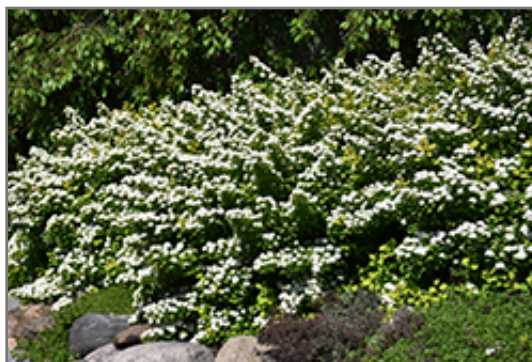

Glow Girl® Birch Leaf Spirea *Spiraea betulifolia 'Tor Gold'*

Height: 24 inches

Spread: 24 inches

Sunlight: ☉

Hardiness Zone: 3a

Other Names: Birchleaf Spirea

Description:

A striking garden shrub with bright yellow emerging foliage that it retains into the summer; white flowers appear in late spring; fall brings a blazing display of orange, gold and red; ideal for use along walkways and in rock gardens, very low maintenance

Ornamental Features

Glow Girl Birch Leaf Spirea features dainty clusters of white flowers at the ends of the branches from late spring to early summer. It has yellow deciduous foliage. The small oval leaves turn an outstanding red in the fall.

Landscape Attributes

Glow Girl Birch Leaf Spirea is a dense multi-stemmed deciduous shrub with a more or less rounded form. Its relatively fine texture sets it apart from other landscape plants with less refined foliage.

This is a relatively low maintenance shrub, and is best pruned in late winter once the threat of extreme cold has passed. It is a good choice for attracting butterflies to your yard, but is not particularly attractive to deer who tend to leave it alone in favor of tastier treats. It has no significant negative characteristics.

Glow Girl Birch Leaf Spirea is recommended for the following landscape applications;

*Glow Girl Birch Leaf Spirea in bloom
Photo courtesy of NetPS Plant Finder*