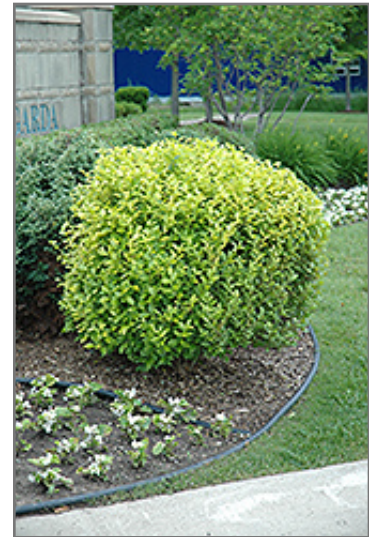

Golden Privet
Photo courtesy of NetPS Plant Finder