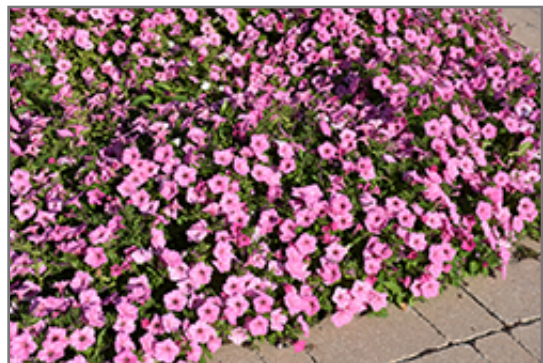

*Easy Wave Pink Passion Petunia flowers
Photo courtesy of NetPS Plant Finder*

*Easy Wave Pink Passion Petunia in bloom
Photo courtesy of NetPS Plant Finder*