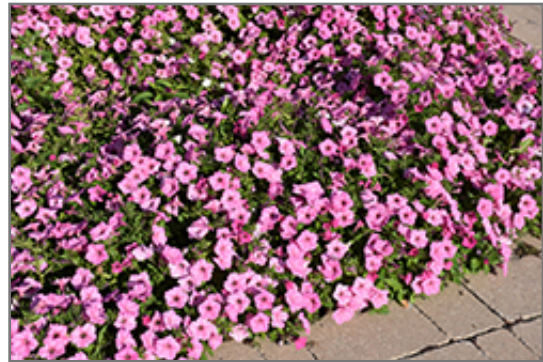

*Easy Wave Pink Passion Petunia flowers
Photo courtesy of NetPS Plant Finder*

*Easy Wave Pink Passion Petunia in bloom
Photo courtesy of NetPS Plant Finder*