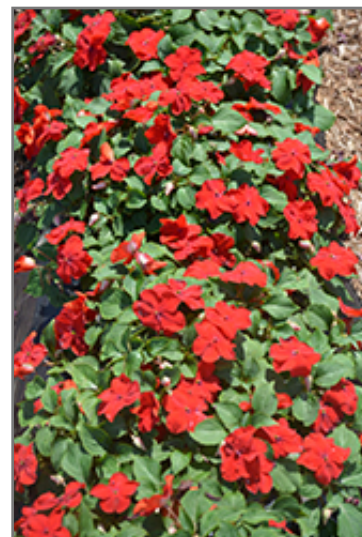

Super Elfin® XP Red Impatiens
Impatiens walleriana 'Super Elfin XP Red'

Height: 10 inches

Spread: 12 inches

Spacing: 10 inches

Sunlight: ● ●

Hardiness Zone: (annual)

Other Names: Busy Lizzie, Busy Lizzy

Group/Class: Super Elfin XP Series

Description:

This series features prolific, large blooms on strong, vigorous plants that are exceptionally uniform; perfect for shaded beds, borders, and patio containers

Super Elfin XP Red Impatiens flowers
Photo courtesy of NetPS Plant Finder

Ornamental Features

Super Elfin XP Red Impatiens is blanketed in stunning red round flowers at the ends of the stems from mid spring to late summer. Its small pointy leaves remain green in color throughout the season.