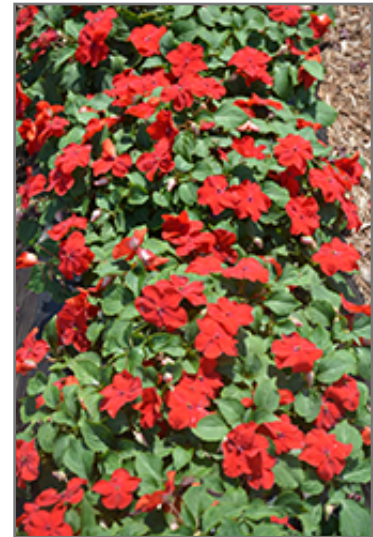

Super Elfin® XP Red Impatiens
Impatiens walleriana 'Super Elfin XP Red'

Height: 10 inches

Spread: 12 inches

Spacing: 10 inches

Sunlight: ● ●

Hardiness Zone: (annual)

Other Names: Busy Lizzie, Busy Lizzy

Group/Class: Super Elfin XP Series

Description:

This series features prolific, large blooms on strong, vigorous plants that are exceptionally uniform; perfect for shaded beds, borders, and patio containers

Super Elfin XP Red Impatiens flowers
Photo courtesy of NetPS Plant Finder

Ornamental Features

Super Elfin XP Red Impatiens is blanketed in stunning red round flowers at the ends of the stems from mid spring to late summer. Its small pointy leaves remain green in color throughout the season.