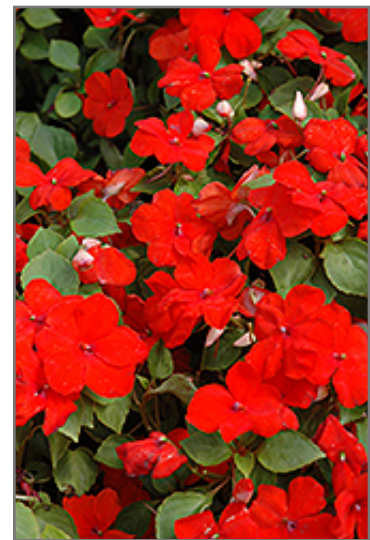

Super Elfin XP Scarlet Impatiens flowers
Photo courtesy of NetPS Plant Finder

Super Elfin XP Scarlet Impatiens flowers
Photo courtesy of NetPS Plant Finder