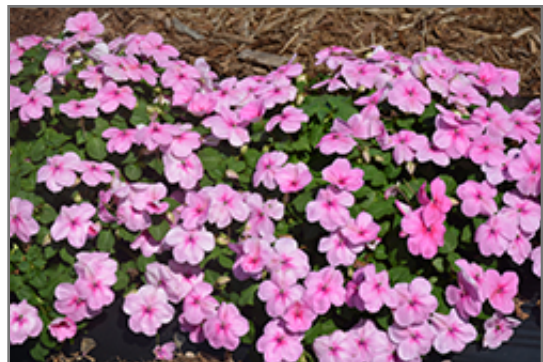

Super Elfin XP Pink Impatiens flowers
Photo courtesy of NetPS Plant Finder

Super Elfin XP Pink Impatiens flowers
Photo courtesy of NetPS Plant Finder