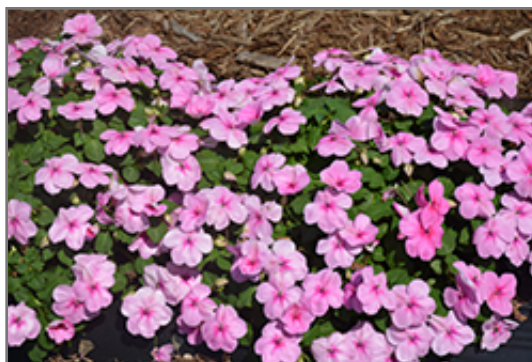

Super Elfin XP Pink Impatiens flowers
Photo courtesy of NetPS Plant Finder

Super Elfin XP Pink Impatiens flowers
Photo courtesy of NetPS Plant Finder