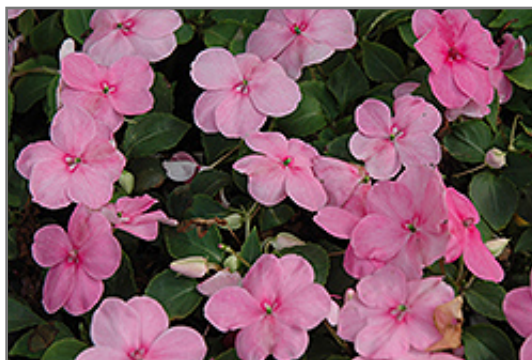

Super Elfin XP Pink Impatiens flowers
Photo courtesy of NetPS Plant Finder