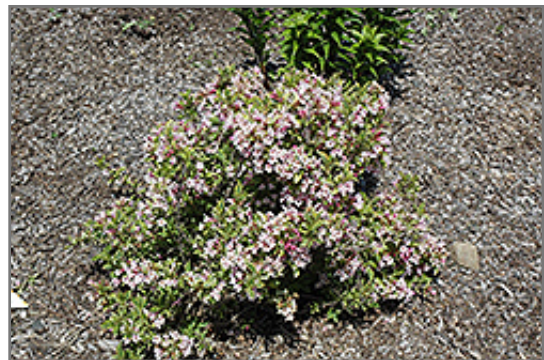

Rainbow Sensation Weigela flowers
Photo courtesy of NetPS Plant Finder

Rainbow Sensation Weigela in bloom
Photo courtesy of NetPS Plant Finder