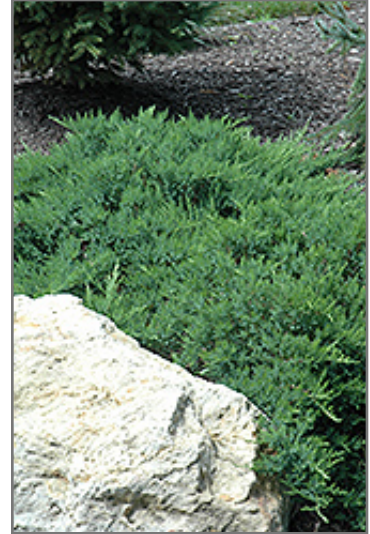

Planting & Growing

Broadmoor Juniper will grow to be about 24 inches tall at maturity, with a spread of 8 feet. It tends to fill out right to the ground and therefore doesn't necessarily require facer plants in front. It grows at a slow rate, and under ideal conditions can be expected to live for approximately 30 years.

This shrub should only be grown in full sunlight. It is very adaptable to both dry and moist growing conditions, but will not tolerate any standing water. It is considered to be drought-tolerant, and thus makes an ideal choice for a low-water garden or xeriscape application. It is not particular as to soil type or pH. It is highly tolerant of urban pollution and will even thrive in inner city environments. This is a selected variety of a species not originally from North America.

Broadmoor Juniper
Photo courtesy of NetPS Plant Finder