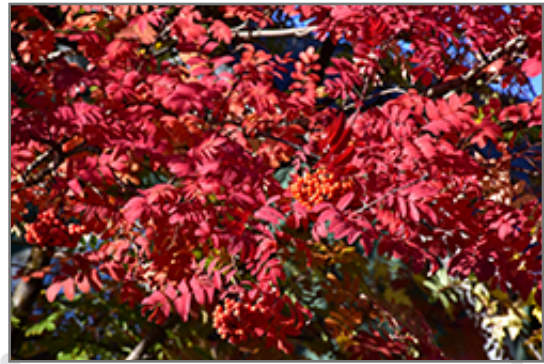

Showy Mountain Ash in fall
Photo courtesy of NetPS Plant Finder