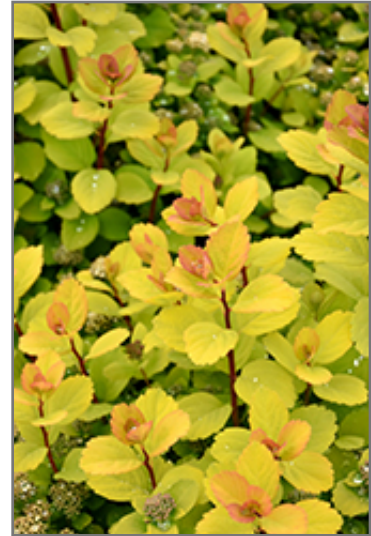

Glow Girl Birchleaf Spirea foliage
Photo courtesy of NetPS Plant Finder