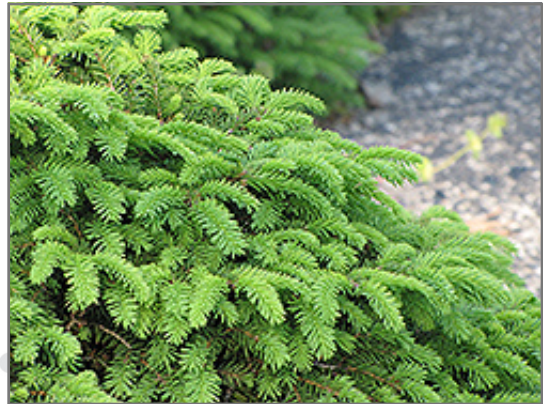

Birds Nest Spruce
Photo courtesy of NetPS Plant Finder

Birds Nest Spruce foliage
Photo courtesy of NetPS Plant Finder