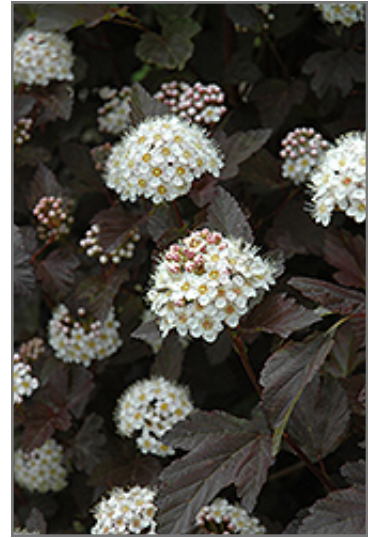

Bachman's™

Growing Since 1885

Diablo Ninebark

Physocarpus opulifolius 'Monlo'

Height: 8 feet

Spread: 8 feet

Sunlight: ☉ ●

Hardiness Zone: 2

Other Names: Eastern Ninebark

Description:

A large spreading shrub with intensely purple leaves all season long, small white flowers followed by pretty reddish fruit which show well against the foliage. Interesting peeling bark, rough and durable shrub. Also available in tree form.

Ornamental Features

Diablo Ninebark features showy clusters of white flowers at the ends of the branches from late spring to early summer, which emerge from distinctive pink flower buds. It has attractive deep purple deciduous foliage which emerges burgundy in spring. The serrated lobed leaves are highly ornamental and turn an outstanding red in the fall. It features abundant showy red capsules from early to mid fall. The peeling tan bark adds an interesting dimension to the landscape.

Landscape Attributes

Diablo Ninebark is a multi-stemmed deciduous shrub with an upright spreading habit of growth. Its relatively coarse texture can be used to stand it apart from other landscape plants with finer foliage.

This shrub will require occasional maintenance and upkeep, and can be pruned at anytime. It has no significant negative characteristics.

Diablo Ninebark flowers
Photo courtesy of NetPS Plant Finder