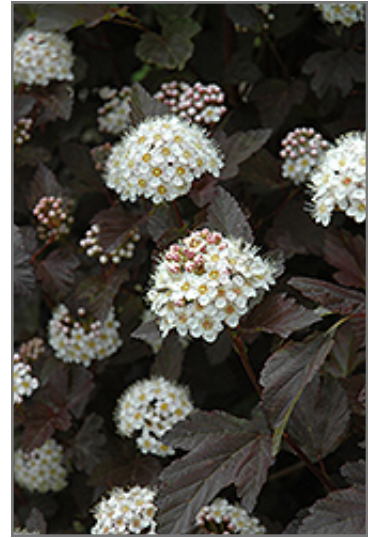

## Diablo Ninebark

*Physocarpus opulifolius 'Monlo'*

Height: 8 feet

Spread: 8 feet

Sunlight: ☉ ●

Hardiness Zone: 2

Other Names: Eastern Ninebark

### Description:

A large spreading shrub with intensely purple leaves all season long, small white flowers followed by pretty reddish fruit which show well against the foliage. Interesting peeling bark, rough and durable shrub. Also available in tree form.

### Ornamental Features

Diablo Ninebark features showy clusters of white flowers at the ends of the branches from late spring to early summer, which emerge from distinctive pink flower buds. It has attractive deep purple deciduous foliage which emerges burgundy in spring. The serrated lobed leaves are highly ornamental and turn an outstanding red in the fall. It features abundant showy red capsules from early to mid fall. The peeling tan bark adds an interesting dimension to the landscape.

### Landscape Attributes

Diablo Ninebark is a multi-stemmed deciduous shrub with an upright spreading habit of growth. Its relatively coarse texture can be used to stand it apart from other landscape plants with finer foliage.