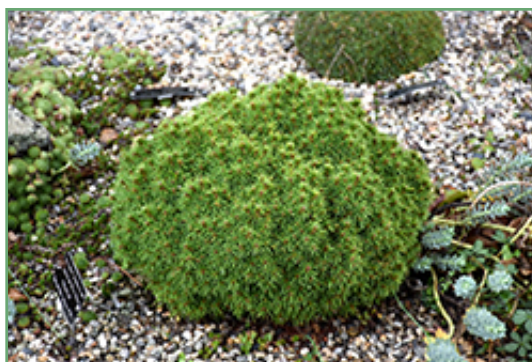

Landscape Attributes

Alberta Globe Spruce is a dense multi-stemmed evergreen shrub with a more or less rounded form. It lends an extremely fine and delicate texture to the landscape composition which should be used to full effect.

This is a relatively low maintenance shrub. When pruning is necessary, it is recommended to only trim back the new growth of the current season, other than to remove any dieback. It has no significant negative characteristics.

Alberta Globe Spruce is recommended for the following landscape applications;

- Mass Planting
- Rock/Alpine Gardens
- General Garden Use

Planting & Growing

Alberta Globe Spruce will grow to be about 24 inches tall at maturity, with a spread of 24 inches. It tends to fill out right to the ground and therefore doesn't necessarily require facer plants in front. It grows at a slow rate, and under ideal conditions can be expected to live for 50 years or more.

This shrub does best in full sun to partial shade. It prefers to grow in average to moist conditions, and shouldn't be allowed to dry out. It is not particular as to soil type or pH. It is somewhat tolerant of urban pollution, and will benefit from being planted in a relatively sheltered location. This is a selection of a native North American species.

Alberta Globe Spruce
Photo courtesy of NetPS Plant Finder