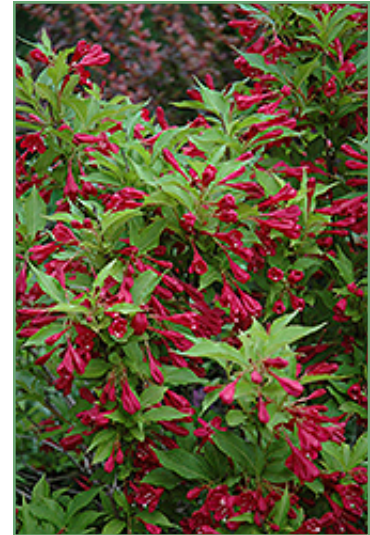

Green Thumb Nurseries

6261 Hammond Bay Rd.

Nanaimo, BC, V9T 5M4

phone: 250-758-0808

www.greenthumbwholesale.com

Red Prince Weigela

Planting & Growing

Red Prince Weigela will grow to be about 6 feet tall at maturity, with a spread of 6 feet. It has a low canopy, and is suitable for planting under power lines. It grows at a medium rate, and under ideal conditions can be expected to live for approximately 30 years.

This shrub should only be grown in full sunlight. It prefers to grow in average to moist conditions, and shouldn't be allowed to dry out. It is not particular as to soil type or pH. It is highly tolerant of urban pollution and will even thrive in inner city environments. This is a selected variety of a species not originally from North America.

Red Prince Weigela flowers
Photo courtesy of NetPS Plant Finder